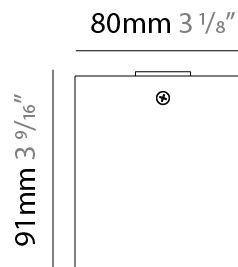

DAU SINGLE SURFACE

D92126R9-

base number Finish Options

1. To build a product code in our configurator select the specify button on the base model # product page
2. To build a manual product code on this datasheet choose from the options listed below in blue font and add the suffix to the base model #

GENERAL

Series: Dau
Subseries: Dau Single
Brand: Milan
Division: Design
Mounting Type: Surface
Mounting Location: Ceiling
Subcategory: Downlight

PHYSICAL

Shape: Cube
Length (mm): 80
Length (in): 3 1/8
Width (mm): 80
Width (in): 3 1/8
Height (mm): 91
Height (in): 3 9/16
Light Distribution: Direct
Fixture Finish: BAL / MWL / BSL
Fixture Material: Extruded Aluminum

ELECTRICAL

Lamp Type: LED
Input Wattage (W): 10
Total Output Wattage (W): 9.3
Dimming: Tri-Mode (Non-Dimming and Phase Dimming (120Vac only) and 0-10V Dimming)
Driver Included: No
Driver Location: Remote
Driver Type: Constant Current
Input Voltage (V): 120 - 277
Constant Current (MA): 350

LED

Number of LEDs: 1
Color Temperature (°K): 3000
Max. Delivered Lumen (lm): 956
CRI: >90 CRI
Lamp Life (hrs): 50000

OPTICAL

RATINGS AND CERTIFICATIONS

Certified By: Certified for North American Standards
IP rating: IP20

PROJECT
TYPE
SPECIFIER
QUANTITY
DATE