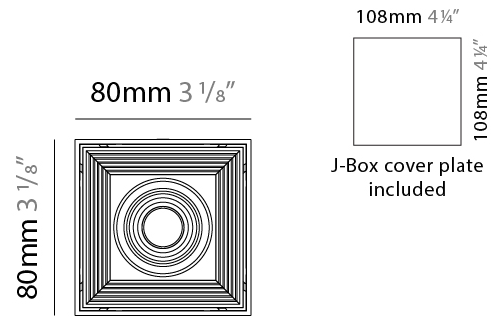

DAU SINGLE SURFACE

D92126R9-

base number Finish Options

1. To build a product code in our configurator select the specify button on the base model # product page
2. To build a manual product code on this datasheet choose from the options listed below in blue font and add the suffix to the base model #

GENERAL

Series: Dau
Subseries: Dau Single
Brand: Milan
Division: Design
Mounting Type: Surface
Mounting Location: Ceiling
Subcategory: Downlight

PHYSICAL

Shape: Cube
Length (mm): 80
Length (in): 3 1/8
Width (mm): 80
Width (in): 3 1/8
Height (mm): 91
Height (in): 3 9/16
Light Distribution: Direct
Fixture Finish: BAL / MWL / BSL
Fixture Material: Extruded Aluminum

ELECTRICAL

Lamp Type: LED
Input Wattage (W): 10
Total Output Wattage (W): 9.3
Dimming: Tri-Mode (Non-Dimming and Phase Dimming (120Vac only) and 0-10V Dimming)
Driver Included: No
Driver Location: Remote
Driver Type: Constant Current
Input Voltage (V): 120 - 277
Constant Current (MA): 350

LED

Number of LEDs: 1
Color Temperature (°K): 3000
Max. Delivered Lumen (lm): 956
CRI: >90 CRI
Lamp Life (hrs): 50000

OPTICAL

RATINGS AND CERTIFICATIONS

Certified By: Certified for North American Standards
IP rating: IP20

PROJECT
TYPE
SPECIFIER
QUANTITY
DATE

J-Box cover plate included